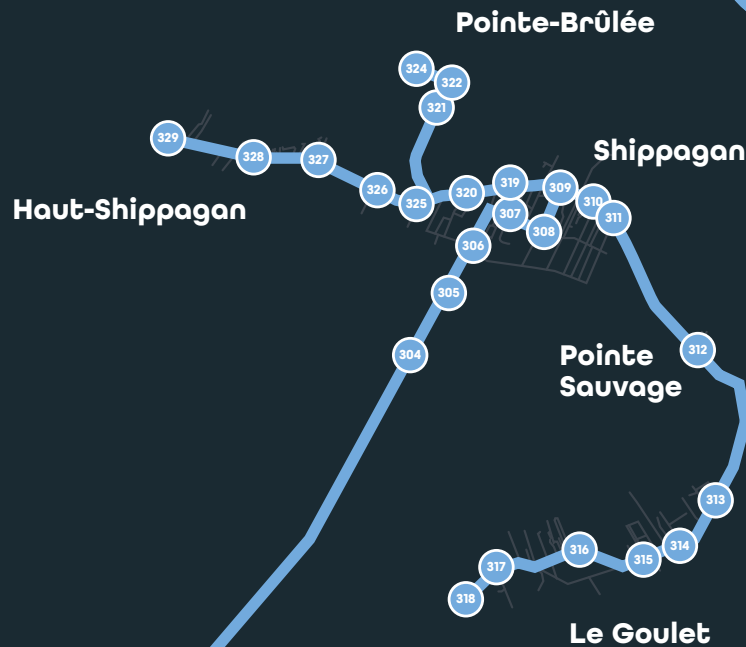

TRAJET Shippagan

 Lundi au vendredi

POINT DE CONNEXION Tracadie/Caraquet/Shippagan

11449 Route 11, Pokemouche

99

Pokemouche

Inkerman

Inkerman Ferry